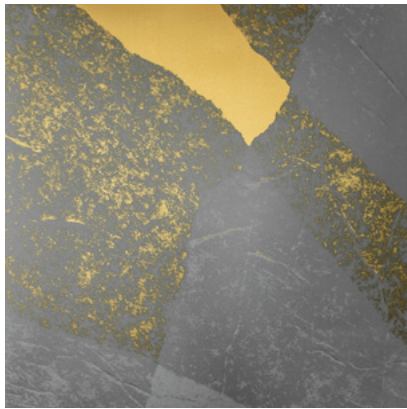

Calico

RELIC

Tear Sheet

Relic is a luminous exploration into the layers of time.

GLYPH

PETRA

RUNE

STELA

STRATA

TABLA

TIGRIS

Relic Tabla

Suitable for residential and commercial projects

COLOR
Tabla

STOCK
Made to order

REPEAT
Non-repeating