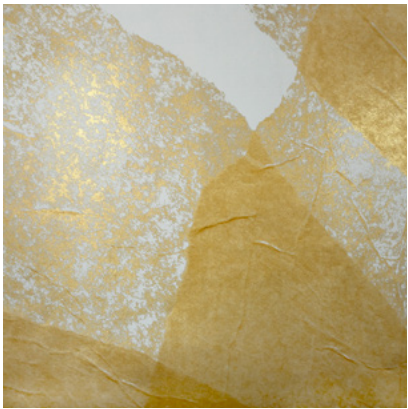

Calico

RELIC

Tear Sheet

Relic is a luminous exploration into the layers of time.

GLYPH

PETRA

RUNE

STELA

STRATA

TABLA

TIGRIS

Relic Tabla

Suitable for residential and commercial projects

COLOR
Tabla

STOCK
Made to order

REPEAT
Non-repeating