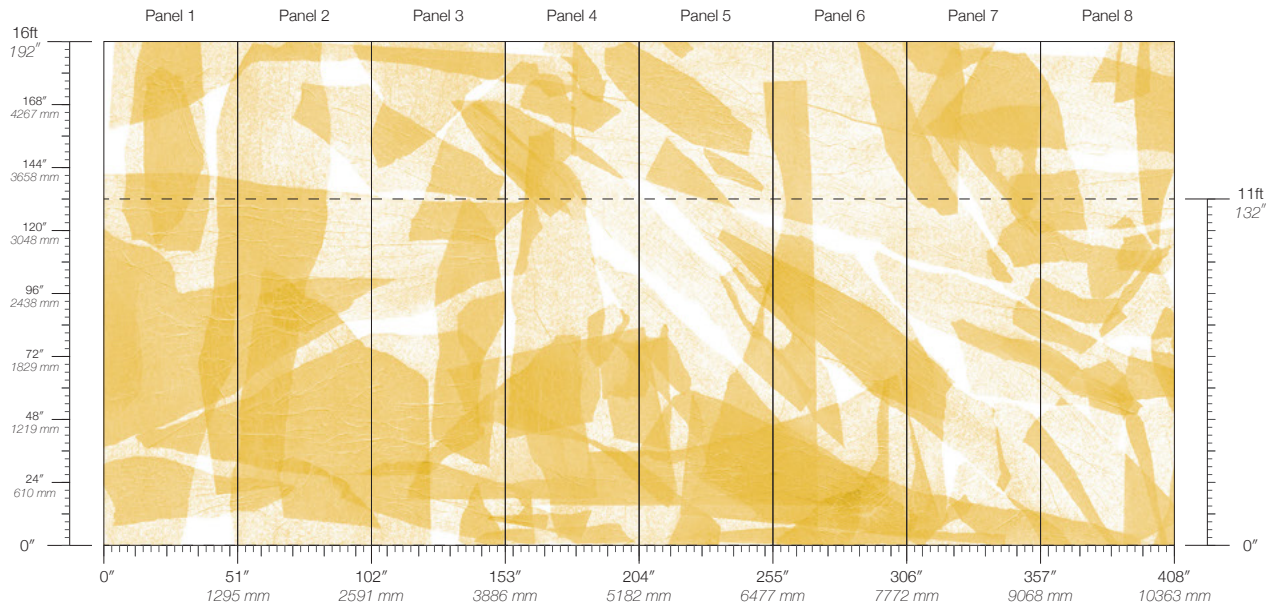

Relic Tabla

Suitable for residential and commercial projects

COLOR
Tabla

STOCK
Made to order

REPEAT
Non-repeating

CONTACT
sales@calicowallpaper.com
+1 718 243 1705
57 Lispenard Street
New York, NY 10013 USA

ITEM
3006

MINIMUM
1 panel

LEAD TIME
4 weeks to print

CONTENT
Type II Vinyl

MAINTENANCE
Water-based cleanser

ORIGIN
USA

DISCLAIMER
Panel maps represent mural artwork only. Reference the physical sample for color and texture.

PANEL WIDTH
51" / 1295 mm trimmed

FLAMMABILITY
ASTM E84 Adhered Class A

DETAILS
Custom options available

PANEL HEIGHT
132" / 3353 mm standard
192" / 4877 mm extended

ENVIRONMENTAL
Recycled Content, Phthalate Free
Low VOC, HPD Available

PRICE
Available upon request